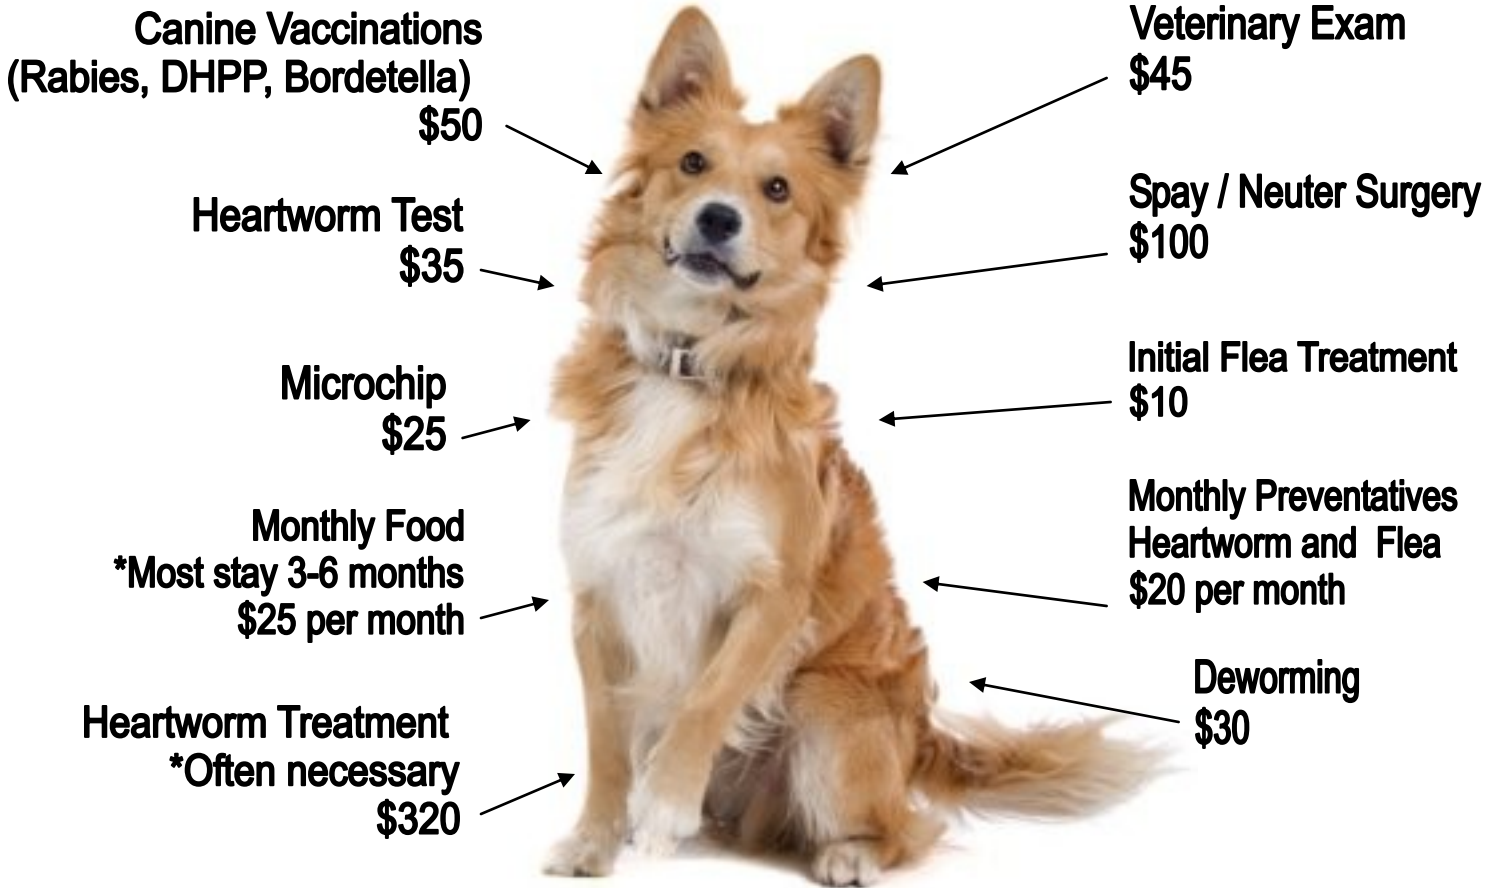

Expenses ARF-LA incurs when rescuing and rehabilitating a homeless dog.

Total Average Cost: \$430

w/Heartworm Treatment \$750

ARF-LA Adoption Fees: \$150

IN ADDITION, the rescue may have to incur cost for:
surgery to correct injuries, xrays, blood work or expenses
to cure parasite infections such as mange, giardia, coccidia.

The Cost for a Lifetime of Unconditional Love: PRICELESS!!